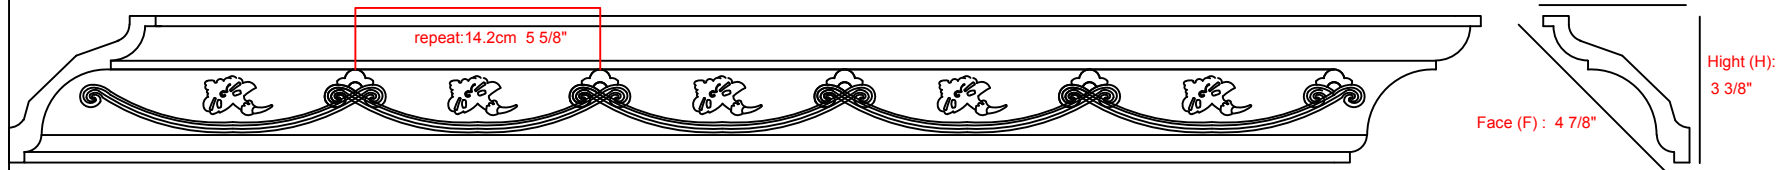

Length (L): 94 1/2"

ITEM NUMBER: MLD03X04X05LI
3 3/8"H x 3 1/2"P x 4 7/8"F x 94 1/2"L Lisbon Crown Moulding
(scale: 1.5:1)

AUTODESK

AUTODESK

P: 866.607.0453 / F: 866.591.3143
2300W. Main St. / Clarksville , TX 75426
sales@ekenamillwork.com /www.ekenamillwork.com